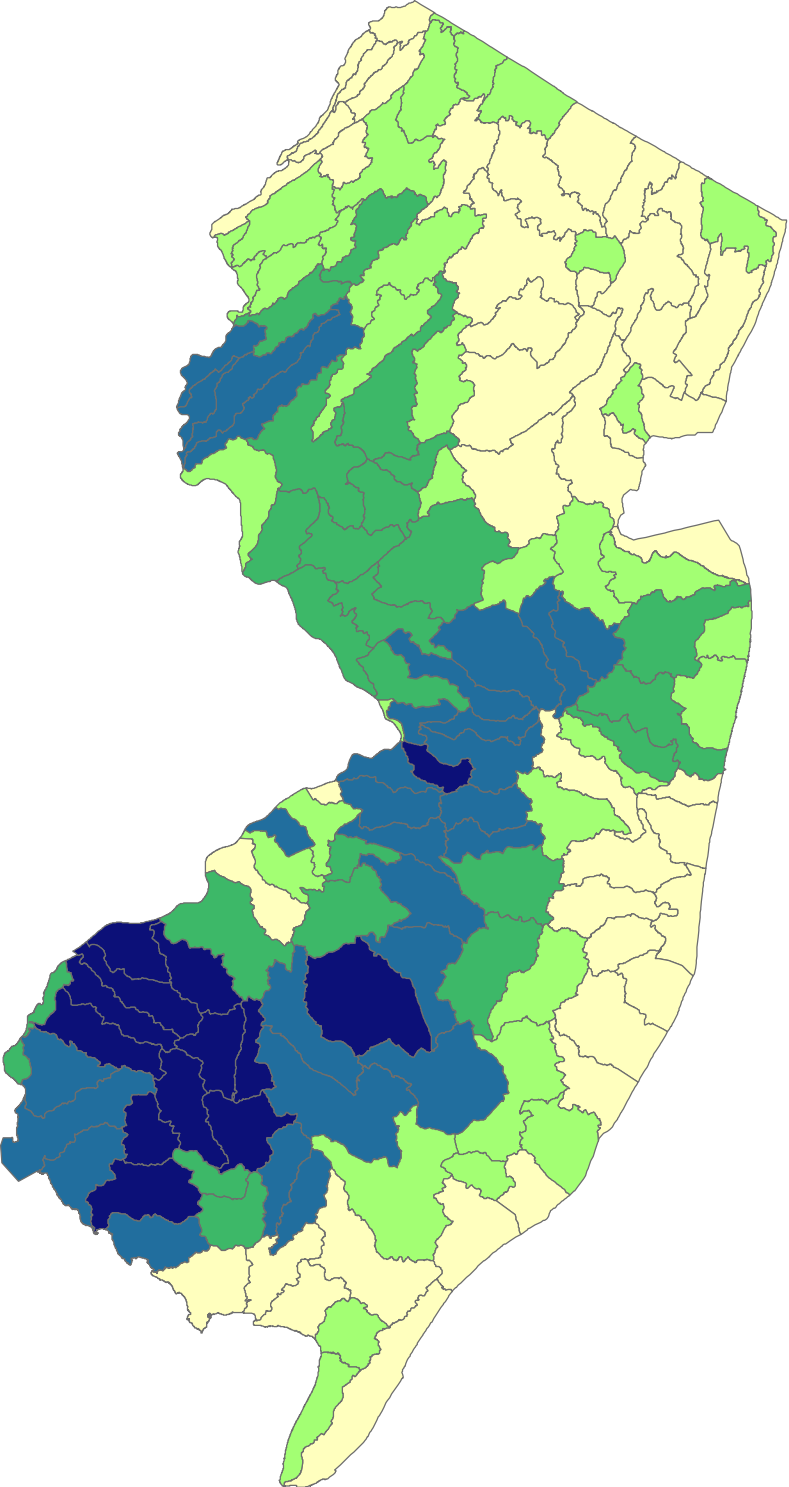

# 1994 Agricultural Pesticide Use by Watershed (lbs/acre)

NJ Department of Environmental Protection  
Pesticide Control Program

Amount of Pesticide Applied  
Lbs active ingredient / Acre