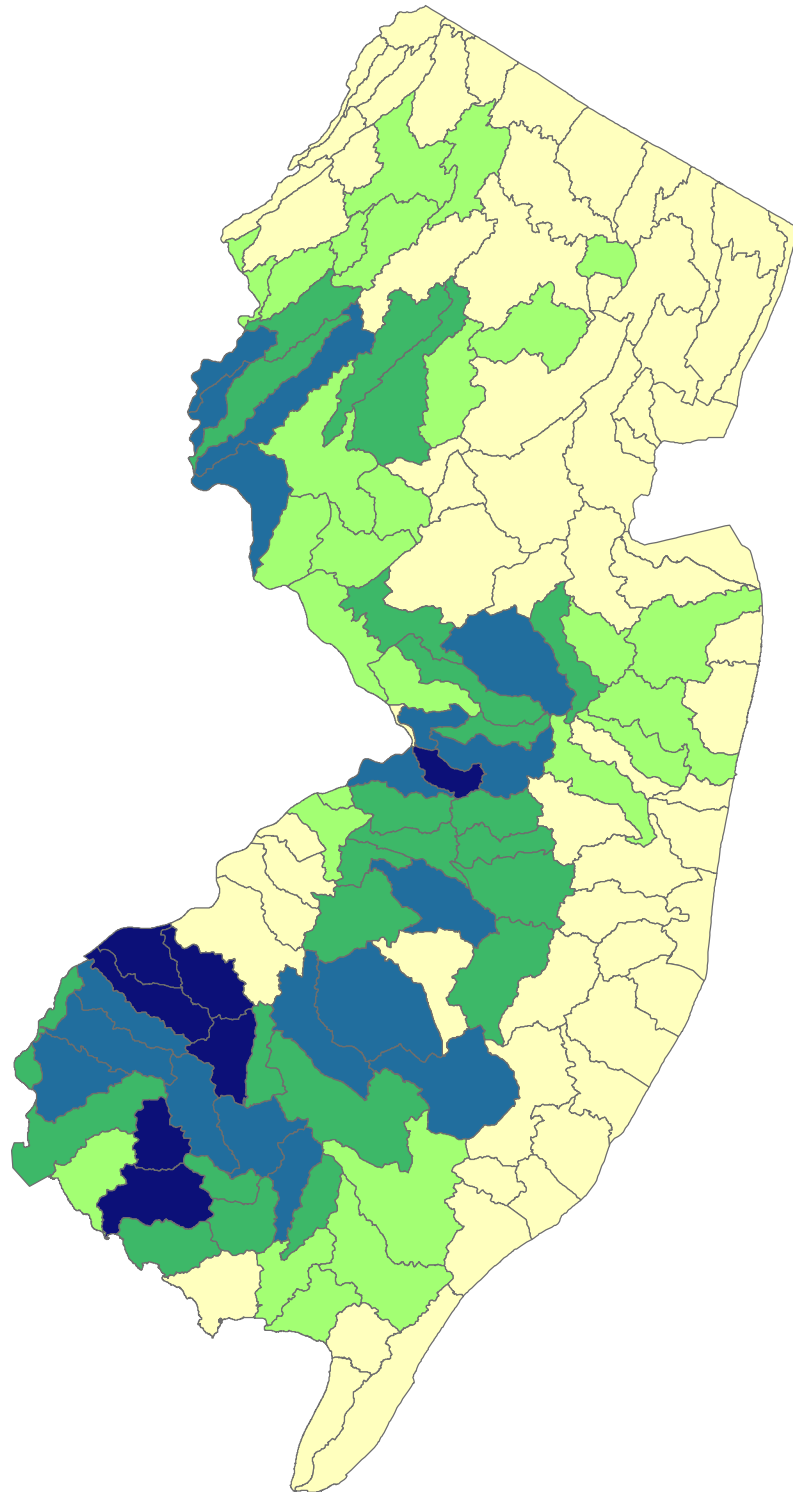

2006 Agricultural Pesticide Use by Watershed (lbs/acre)

NJ Department of Environmental Protection
Pesticide Control Program

Amount of Pesticide Applied
Lbs active ingredient / Acre