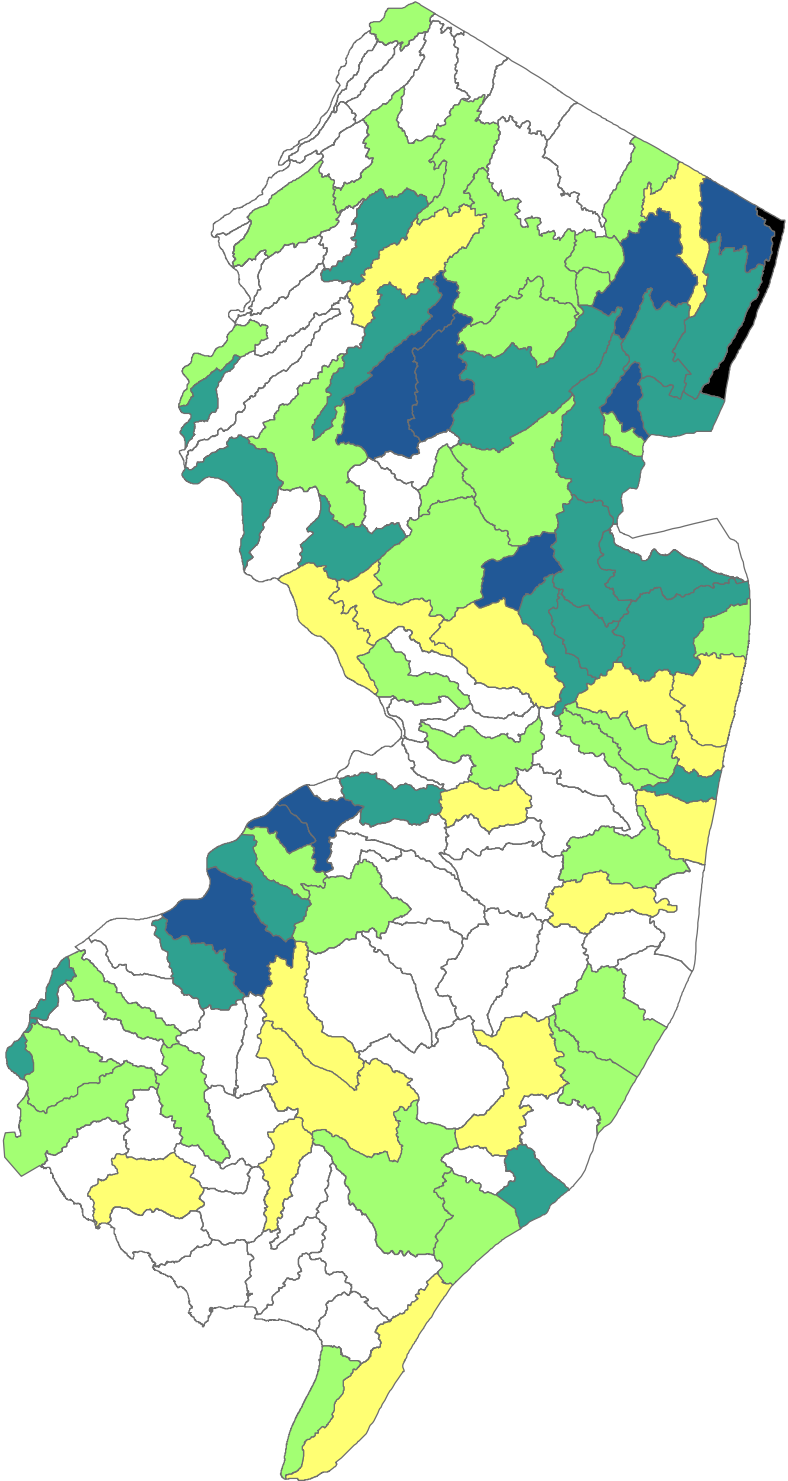

1993 Golf Course Pesticide Use by Watershed (Ounces/Acre)

NJ Department of Environmental Protection
Pesticide Control Program

Amount of Pesticide Applied
Ozs Active Ingredient/Acre